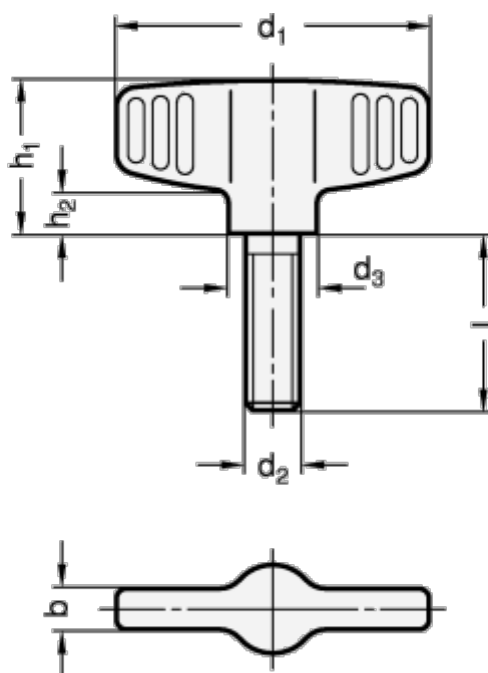

Article number: 201385100

Description: E+G Wing screw GN 835-46-M6-16-MT  
Rustfast

## Measures

$b = 6$

$d_1 = 46$

$d_2 = M6$

$d_3 = 13$

$h_1 = 23$

$h_2 = 6.0$

$l = 16$